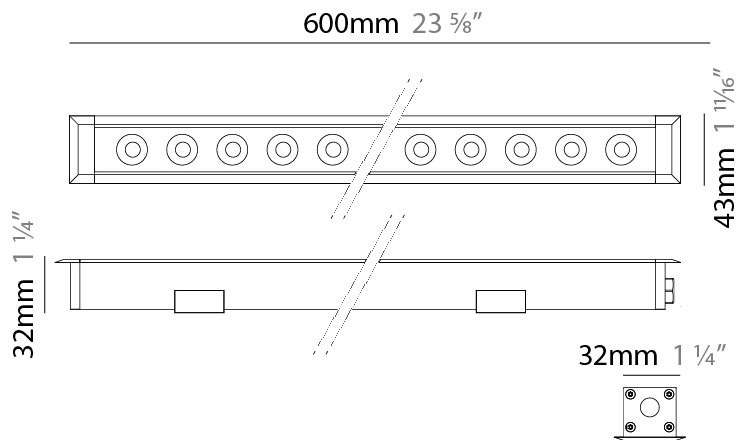

PROJECT	_____
TYPE	_____
SPECIFIER	_____
QUANTITY	_____
DATE	_____

MINI CORNICHE RECESSED

E91638- _____ - _____
base number   Finish   Lens
                         Options   Options

1. To build a product code in our configurator select the specify button on the base model # product page
2. To build a manual product code on this datasheet choose from the options listed below in blue font and add the suffix to the base model #

GENERAL

Series: Mini Corniche
Brand: Platek
Division: Exterior
Mounting Type: Recessed
Mounting Location: In-Ground
Subcategory: Walk Over

PHYSICAL

Shape: Rectangle
Length (mm): 620
Length (in): 24 7/16
Width (mm): 43
Width (in): 1 11/16
Depth (mm): 32
Depth (in): 1 1/4
Light Distribution: Uplight
Diffuser: Tempered Glass - 5mm / 3/16" thick
Gasket: Gore-Tex valve to prevent condensation
Fixture Finish: [BLK / WHI / GRY / COR / ANT / BRZ](#)
Fixture Material: Extruded Aluminum

ELECTRICAL

Lamp Type: LED
Total Output Wattage (W): 23
Dimming: Bluetooth technology or DMX
Control Gear: DMX
Driver Included: No
Driver Location: Remote
Driver Type: Constant Current - Universal
Driver Class: Class 2
Input Voltage (V): 120 - 277
Constant Current (MA): 500

LED

Number of LEDs: 16
Color Temperature (°K): RGBW
CRI: >80 CRI
Lamp Life (hrs): 60000
Special LEDs offerings: RGBW

OPTICAL

Optic°: [28 / 47 / ELL](#)

RATINGS AND CERTIFICATIONS

Certified By: Certified for North American Standards
IP rating: IP67
IK Rating: IK07
Bug Rating: B1 U0 G0