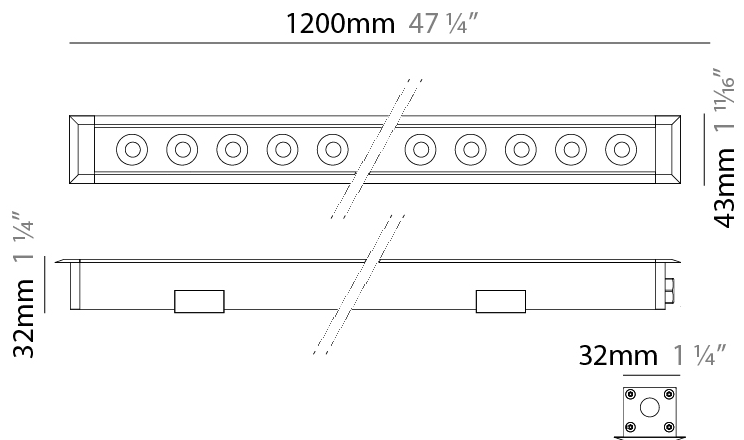

PROJECT
TYPE
SPECIFIER
QUANTITY
DATE

MINI CORNICHE RECESSED

E91639-

base number   Finish Options   Lens Options

1. To build a product code in our configurator select the specify button on the base model # product page
2. To build a manual product code on this datasheet choose from the options listed below in blue font and add the suffix to the base model #

GENERAL

Series: Mini Corniche
Brand: Platek
Division: Exterior
Mounting Type: Recessed
Mounting Location: In-Ground
Subcategory: Walk Over

PHYSICAL

Shape: Rectangle
Length (mm): 1220
Length (in): 48 1/2
Width (mm): 43
Width (in): 1 5/8
Height (mm): 32
Height (in): 1 1/4
Light Distribution: Uplight
Screws: A4 stainless steel
Diffuser: Clear tempered glass
Gasket: Gore-Tex valve to prevent condensation
Fixture Finish: [BLK / WHI / GRY / COR / ANT / BRZ](#)
Fixture Material: Extruded Aluminum

ELECTRICAL

Lamp Type: LED
Total Output Wattage (W): 46
Dimming: Bluetooth technology or DMX
Control Gear: DMX
Driver Included: No
Driver Location: Remote
Driver Type: Constant Current - Universal
Driver Class: Class 2
Input Voltage (V): 120 - 277
Constant Current (MA): 500

LED

Number of LEDs: 32
Color Temperature (°K): RGBW
CRI: >80 CRI
Lamp Life (hrs): 60000
Special LEDs offerings: RGBW

OPTICAL

Optic°: [26 / 47 / ELL](#)

RATINGS AND CERTIFICATIONS

Certified By: Certified for North American Standards
IP rating: IP67
IK Rating: IK07
Bug Rating: B1 U0 G0